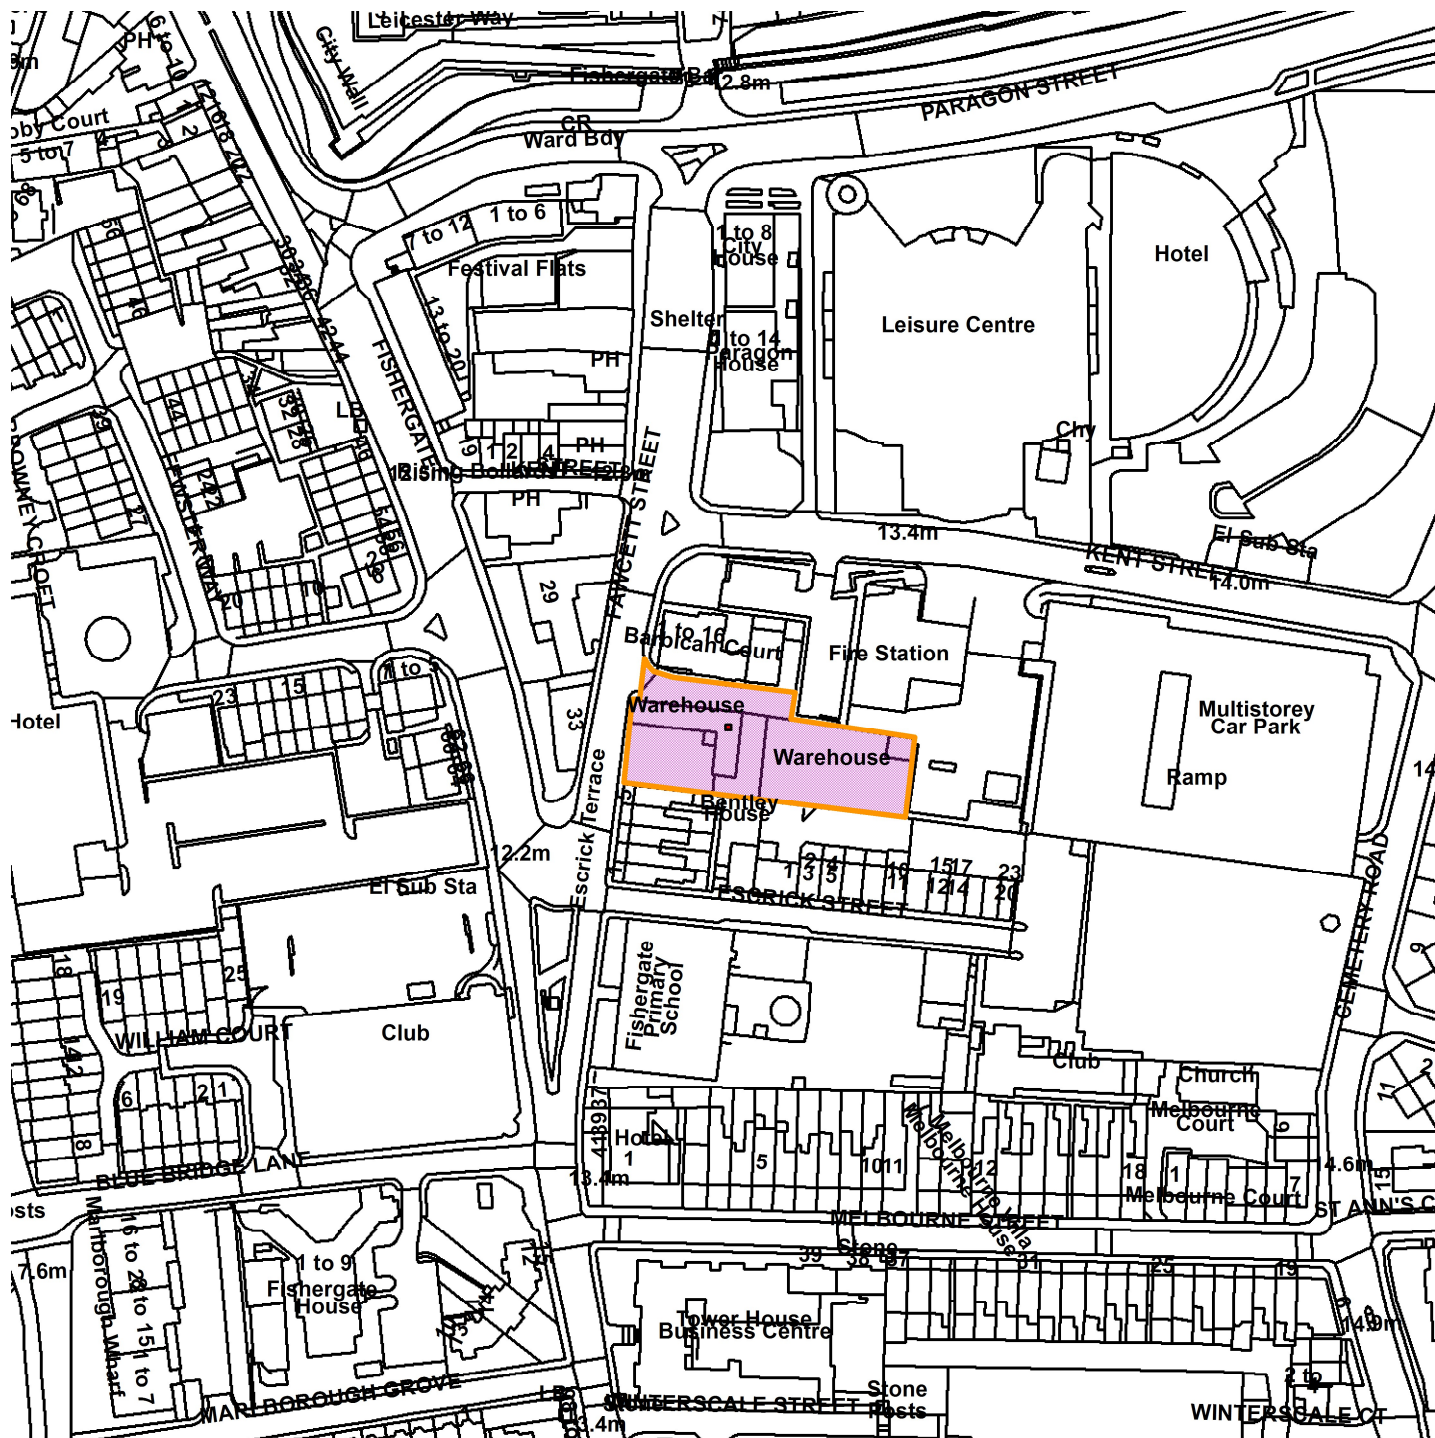

20/01521/FULM

Plumbase, Waterloo House, Fawcett Street, YO10 4AH

GIS by ESRI (UK)

Scale : 1:1894

Reproduced from the Ordnance Survey map with the permission of the Controller of Her Majesty's Stationery Office © Crown Copyright 2000.

Unauthorised reproduction infringes Crown Copyright and may lead to prosecution or civil proceedings.

Produced using ESRI (UK)'s MapExplorer 2.0 - <http://www.esriuk.com>

Organisation	City of York Council
Department	Economy & Place
Comments	Site Location Plan
Date	12 April 2021
SLA Number	